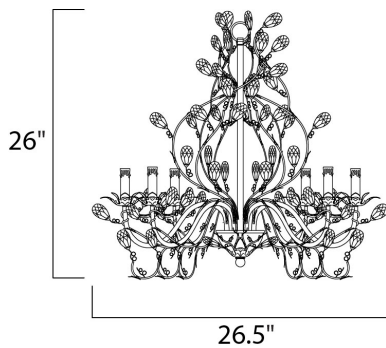

MEASUREMENTS

DIMENSION : 26.5" L x 26.5" W x 28.5" H
 MAX OAH : 65" OAH
 HANGING WEIGHT : 15.84 lb

LAMPING

INPUT VOLTAGE : 120V
 BULB : 6 x 60W Incandescent E12 Candelabra , 360W Total
 BULB INCLUDED : (Not Included)
 DIMMABLE : Yes

FINISHES OPTION

- Etruscan Gold
- Oil Rubbed Bronze

MATERIAL

Steel

RATINGS

cULus
 Dry Location

ADDITIONAL

OPERATING TEMPERATURE:
 -20°C (-4°F), 40°C (104°F)