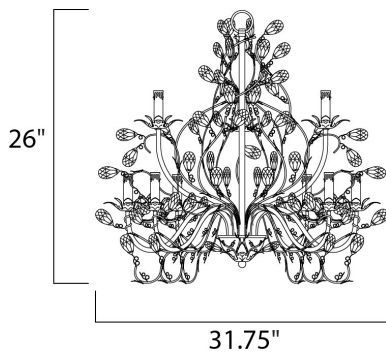

**MEASUREMENTS**

DIMENSION : 29" L x 29" W x 30.5" H  
 MAX OAH : 102" OAH  
 HANGING WEIGHT : 19.1 lb

**LAMPING**

INPUT VOLTAGE : 120V  
 BULB : 9 x 60W Incandescent E12 Candelabra , 540W Total  
 BULB INCLUDED : (Not Included)  
 DIMMABLE : Yes

**FINISHES OPTION**

- Etruscan Gold (EG)
- Oil Rubbed Bronze (OI)

**MATERIAL**

Steel

**RATINGS**

cULus  
 Dry Location

**ADDITIONAL**

OPERATING TEMPERATURE:  
 -20°C (-4°F), 40°C (104°F)