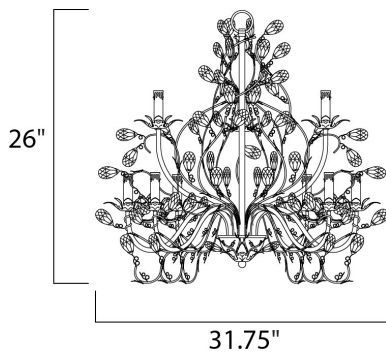

**MEASUREMENTS**

DIMENSION : 29" L x 29" W x 30.5" H  
 MAX OAH : 102" OAH  
 HANGING WEIGHT : 19.1 lb

**LAMPING**

INPUT VOLTAGE : 120V  
 BULB : 9 x 60W Incandescent E12 Candelabra , 540W Total  
 BULB INCLUDED : (Not Included)  
 DIMMABLE : Yes

**FINISHES OPTION**

- Etruscan Gold
- Oil Rubbed Bronze

**MATERIAL**

Steel

**RATINGS**

cULus  
 Dry Location

**ADDITIONAL**

OPERATING TEMPERATURE:  
 -20°C (-4°F), 40°C (104°F)