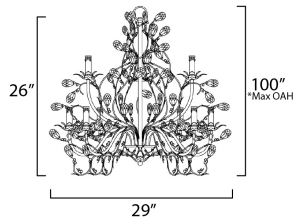

MEASUREMENTS

DIMENSION : 29" L x 29" W x 26" H
 MAX OAH : 100" OAH
 CANOPY : 5" W x 1" H x 5" L
 HANGING WEIGHT : 19.1 lb

LAMPING

INPUT VOLTAGE : 120V
 BULB : 9 x 60W Incandescent E12 Candelabra , 540W Total
 BULB INCLUDED : (Not Included)
 DIMMABLE :

*max overall height

FINISHES OPTION

- Etruscan Gold (EG)
- Oil Rubbed Bronze (OI)

MATERIAL

Steel

RATINGS

cULus
 Dry Location

ADDITIONAL