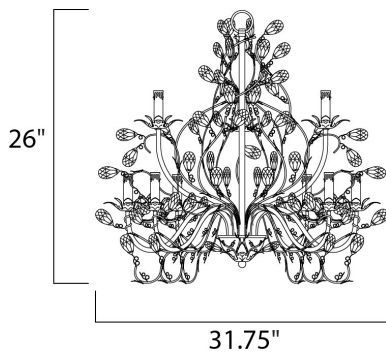

**MEASUREMENTS**

DIMENSION : 29" L x 29" W x 30.5" H  
 MAX OAH : 102" OAH  
 HANGING WEIGHT : 19.1 lb

**LAMPING**

INPUT VOLTAGE : 120V  
 BULB : 9 x 60W Incandescent E12 Candelabra , 540W Total  
 BULB INCLUDED : (Not Included)  
 DIMMABLE : Yes

**FINISHES OPTION**

-  Etruscan Gold (EG)
-  Oil Rubbed Bronze (OI)

**MATERIAL**

Steel

**RATINGS**

cULus  
 Dry Location

**ADDITIONAL**

OPERATING TEMPERATURE:  
 -20°C (-4°F), 40°C (104°F)