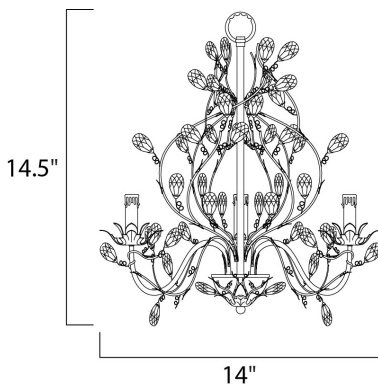

MEASUREMENTS

DIMENSION : 14" L x 14" W x 14.5" H
 HANGING WEIGHT : 4.3 lb

LAMPING

INPUT VOLTAGE : 120V
 LUMENS : 2,016 Rated
 BULB : 3 x 60W Incandescent E12 Candelabra , 180W Total
 BULB INCLUDED : (Not Included)
 DIMMABLE : Yes

FINISHES OPTION

- Etruscan Gold
- Oil Rubbed Bronze

MATERIAL

Steel

RATINGS

cULus
 Dry Location

ADDITIONAL

RATED LIFE 1500 Hours
 OPERATING TEMPERATURE:
 -20°C (-4°F), 40°C (104°F)