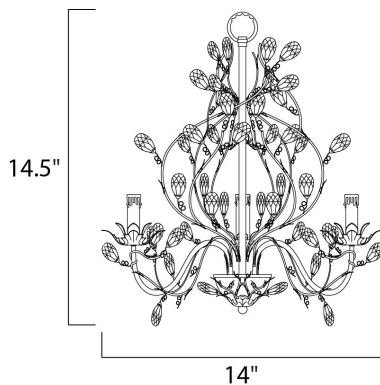

**MEASUREMENTS**

DIMENSION : 14" L x 14" W x 14.5" H  
 MAX OAH : 52" OAH  
 HANGING WEIGHT : 4.3 lb

**LAMPING**

INPUT VOLTAGE : 120V  
 BULB : 3 x 60W Incandescent E12 Candelabra , 180W Total  
 BULB INCLUDED : (Not Included)  
 DIMMABLE : Yes