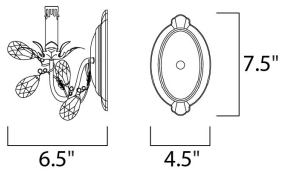

MEASUREMENTS

DIMENSION : 12" W x 9.5" H x 6.5" Ext
 MAX OAH : 4.5" W x 7.5" H
 HANGING WEIGHT : 1.81 lb

LAMPING

INPUT VOLTAGE : 120V
 BULB : 2 x 60W Incandescent E12 Candelabra , 120W Total
 BULB INCLUDED : (Not Included)
 DIMMABLE : Yes
 LIGHTING_DIRECTION : Up