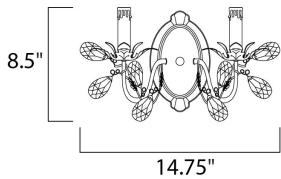

MEASUREMENTS

DIMENSION : 12" W x 9.5" H x 6.5" Ext
 MAX OAH : 4.5" W x 7.5" H
 HANGING WEIGHT : 1.81 lb

LAMPING

INPUT VOLTAGE : 120V
 BULB : 2 x 60W Incandescent E12 Candelabra , 120W Total
 BULB INCLUDED : (Not Included)
 DIMMABLE : Yes
 LIGHTING_DIRECTION : Up