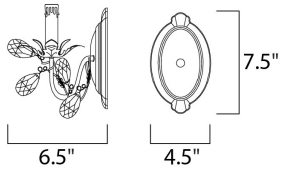

MEASUREMENTS

DIMENSION : 12" W x 9.5" H x 6.5" Ext
 MAX OAH : 4.5" W x 7.5" H
 HANGING WEIGHT : 1.81 lb

LAMPING

INPUT VOLTAGE : 120V
 BULB : 2 x 60W Incandescent E12 Candelabra , 120W Total
 BULB INCLUDED : (Not Included)
 DIMMABLE : Yes
 LIGHTING_DIRECTION : Up