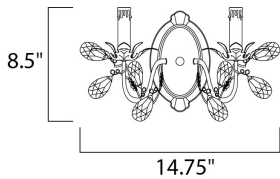

MEASUREMENTS

DIMENSION : 12" W x 9.5" H x 6.5" Ext
 MAX OAH : 4.5" W x 7.5" H
 HANGING WEIGHT : 1.81 lb

LAMPING

INPUT VOLTAGE : 120V
 BULB : 2 x 60W Incandescent E12 Candelabra , 120W Total
 BULB INCLUDED : (Not Included)
 DIMMABLE : Yes
 LIGHTING_DIRECTION : Up