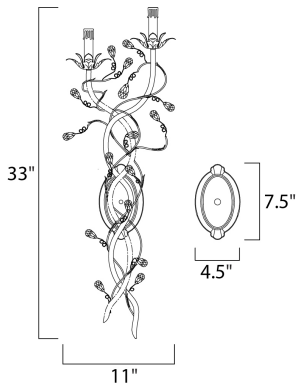

MEASUREMENTS

DIMENSION : 11" W x 34" H x 8.5" Ext
 MAX OAH : 4.5" W x 7.5" H
 HANGING WEIGHT : 2.61 lb

LAMPING

INPUT VOLTAGE : 120V
 BULB : 2 x 60W Incandescent E12 Candelabra , 120W Total
 BULB INCLUDED : (Not Included)
 DIMMABLE : Yes
 LIGHTING_DIRECTION : Up

FINISHES OPTION

- Etruscan Gold (EG)
- Oil Rubbed Bronze (OI)

MATERIAL

Steel

RATINGS

cULus
 Damp Location

ADDITIONAL

INSTALL UP/DOWN: Up
 OPERATING TEMPERATURE:
 -20°C (-4°F), 40°C (104°F)