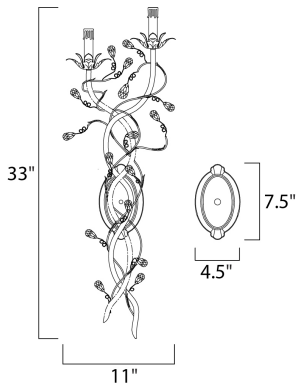

**MEASUREMENTS**

DIMENSION : 11" W x 34" H x 8.5" Ext  
 MAX OAH : 4.5" W x 7.5" H  
 HANGING WEIGHT : 2.61 lb

**LAMPING**

INPUT VOLTAGE : 120V  
 BULB : 2 x 60W Incandescent E12 Candelabra , 120W Total  
 BULB INCLUDED : (Not Included)  
 DIMMABLE : Yes  
 LIGHTING\_DIRECTION : Up

**FINISHES OPTION**

- Etruscan Gold (EG)
- Oil Rubbed Bronze (OI)

**MATERIAL**

Steel

**RATINGS**

cULus  
 Damp Location

**ADDITIONAL**

INSTALL UP/DOWN: Up  
 OPERATING TEMPERATURE:  
 -20°C (-4°F), 40°C (104°F)