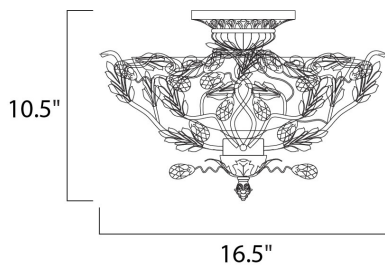

**MEASUREMENTS**

DIMENSION : 16.5" L x 16.5" W x 10.5" H  
 HANGING WEIGHT : 7.96 lb

**LAMPING**

INPUT VOLTAGE : 120V  
 LUMENS : 2,016 Rated  
 BULB : 3 x 60W Incandescent E12 Candelabra , 180W Total  
 BULB INCLUDED : (Not Included)  
 DIMMABLE : Yes