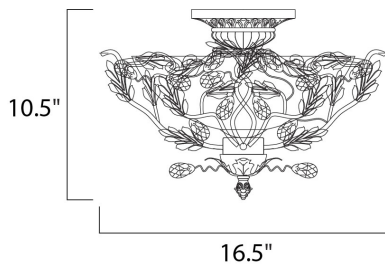

MEASUREMENTS

DIMENSION : 16.5" L x 16.5" W x 10.5" H
 HANGING WEIGHT : 7.96 lb

LAMPING

INPUT VOLTAGE : 120V
 BULB : 3 x 60W Incandescent E12 Candelabra , 180W Total
 BULB INCLUDED : (Not Included)
 DIMMABLE : Yes