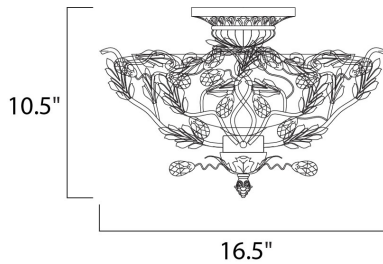

**MEASUREMENTS**

DIMENSION : 16.5" L x 16.5" W x 10.5" H  
 HANGING WEIGHT : 7.96 lb

**LAMPING**

INPUT VOLTAGE : 120V  
 LUMENS : 2,016 Rated  
 BULB : 3 x 60W Incandescent E12 Candelabra , 180W Total  
 BULB INCLUDED : (Not Included)  
 DIMMABLE : Yes