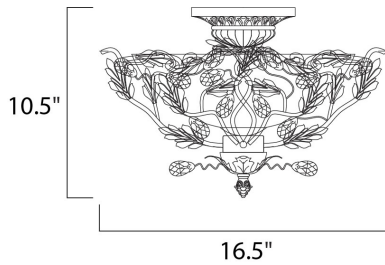

**MEASUREMENTS**

DIMENSION : 16.5" L x 16.5" W x 10.5" H

HANGING WEIGHT : 7.96 lb

**LAMPING**

INPUT VOLTAGE : 120V

BULB : 3 x 60W Incandescent E26 Medium , 180W Total

BULB INCLUDED : (Not Included)

DIMMABLE : Yes