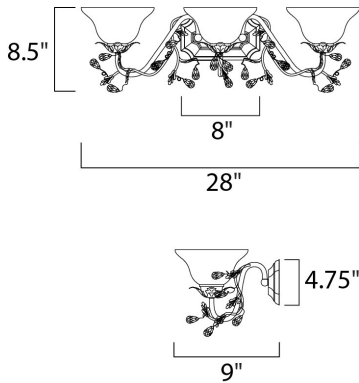

MEASUREMENTS

DIMENSION : 28" W x 8.5" H x 9" Ext
 BACK PLATE : 8" W x 4.75" H
 HANGING WEIGHT : 5.29 lb

LAMPING

INPUT VOLTAGE : 120V
 LUMENS : 3,450 Rated
 BULB : 3 x 60W Incandescent E26 Medium , 180W Total
 BULB INCLUDED : (Not Included)
 DIMMABLE : Yes