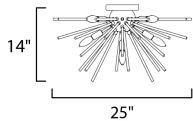

ADDITIONAL

OPERATING TEMPERATURE:
-20°C (-4°F), 40°C (104°F)

MEASUREMENTS

DIMENSION : 25" L x 25" W x 14" H
CANOPY : 6" W x 0.75" H x 6" L
HANGING WEIGHT : 6.6 lb

LAMPING

INPUT VOLTAGE : 120V
BULB : 8 x 60W Incandescent E12 Candelabra , 360W Total
BULB INCLUDED : (Not Included)
DIMMABLE :