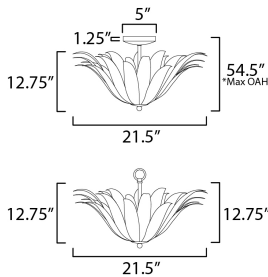

**MEASUREMENTS**

DIMENSION : 21.5" L x 21.5" W x 12.75" H  
 MAX OAH : 54.5" OAH  
 CANOPY : 5" W x 1.25" H x 5" L  
 HANGING WEIGHT : 7.26 lb

**LAMPING**

INPUT VOLTAGE : 120V  
 BULB : 3 x 60W Incandescent E26 , 180W Total  
 BULB INCLUDED : (Not Included)  
 DIMMABLE : Triac or ELV