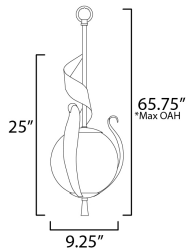

**MEASUREMENTS**

- DIMENSION : 9.25" L x 9.25" W x 25" H
- MAX OAH : 65.75" OAH
- CANOPY : 5" W x 1.25" H x 5" L
- HANGING WEIGHT : 4.55 lb

**LAMPING**

- INPUT VOLTAGE : 120V
- BULB : 1 x 40W Incandescent E26 Medium , 40W Total
- BULB INCLUDED : (Not Included)
- DIMMABLE : Triac or ELV (Phase Dim)

\*max overall height

**FINISHES OPTION**

- Gold Leaf (GL)

**GLASS**

Clear Ribbed CR

**MATERIAL**

Steel,Glass,Aluminum,

**RATINGS**