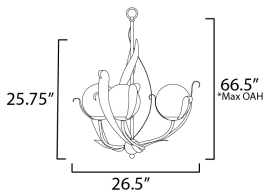

**MEASUREMENTS**

DIMENSION : 26.5" L x 26.5" W x 25.75" H  
 MAX OAH : 66.5" OAH  
 CANOPY : 5" W x 1.25" H x 5" L  
 HANGING WEIGHT : 9.25 lb

**LAMPING**

INPUT VOLTAGE : 120V  
 BULB : 3 x 60W Incandescent E12 Candelabra , 180W Total  
 BULB INCLUDED : (Not Included)  
 DIMMABLE : Triac or ELV (Phase Dim)