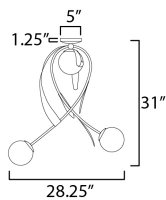

MEASUREMENTS

- DIMENSION : 8" L x 28.25" W x 31" H
- CANOPY : 5" W x 1.25" H x 5" L
- HANGING WEIGHT : 6.82 lb

LAMPING

- INPUT VOLTAGE : 120V
- BULB : 3 x 60W Incandescent E12 Candelabra , 180W Total
- BULB INCLUDED : (Not Included)
- DIMMABLE : Triac or ELV (Phase Dim)