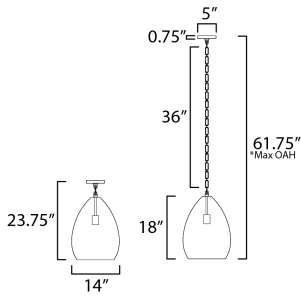

MEASUREMENTS

DIMENSION : 14" L x 14" W x 18" H
 MAX OAH : 61.75" OAH
 CANOPY : 5" W x 0.75" H x 5" L
 HANGING WEIGHT : 11.924 lb

LAMPING

INPUT VOLTAGE : 120V
 BULB : 1 x 100W Incandescent E26 Medium , 100W Total
 BULB INCLUDED : (Not Included)
 DIMMABLE : Triac or ELV (Phase Dim)

*max overall height

FINISHES OPTION

 Antique Brass (AB)

MATERIAL

Steel

RATINGS

cULus
 Dry Location

ADDITIONAL