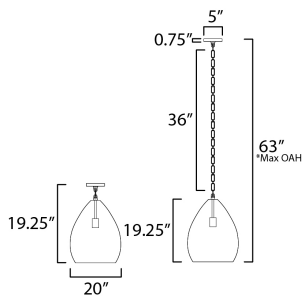

**MEASUREMENTS**

DIMENSION : 20" L x 20" W x 19.25" H  
 MAX OAH : 63" OAH  
 CANOPY : 5" W x 0.75" H x 5" L  
 HANGING WEIGHT : 16.654 lb

**LAMPING**

INPUT VOLTAGE : 120V  
 BULB : 1 x 100W Incandescent E26 Medium , 100W Total  
 BULB INCLUDED : (Not Included)  
 DIMMABLE : Triac or ELV (Phase Dim)

\*max overall height

**FINISHES OPTION**

 Antique Brass (AB)

**MATERIAL**

Steel

**RATINGS**

cULus  
 Dry Location

**ADDITIONAL**