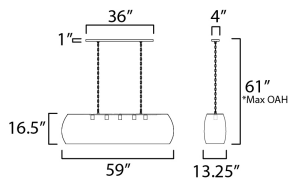

MEASUREMENTS

- DIMENSION : 59" L x 13.25" W x 16.5" H
- MAX OAH : 61" OAH
- CANOPY : 4" W x 1" H x 36" L
- HANGING WEIGHT : 61.7294 lb

LAMPING

- INPUT VOLTAGE : 120V
- BULB : 5 x 60W Incandescent E26 Medium , 300W Total
- BULB INCLUDED : (Not Included)
- DIMMABLE : Triac or ELV (Phase Dim)

*max overall height

FINISHES OPTION

- Antique Brass (AB)

MATERIAL

Steel

RATINGS

cULus
Dry Location

ADDITIONAL