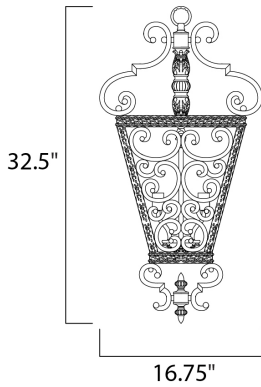

PRODUCT DESCRIPTION

Classic form marrying ornate trim with the gentle curves of flat bar design painted in Kentucky Bronze. The smooth lines of the Latte glass shades add softness to the overall look. The entry lanterns display intricate detail and make for a grand entrance.

MEASUREMENTS

DIMENSION : 22" L x 22" W x 32.5" H
HANGING WEIGHT : 29.04 lb

LAMPING

INPUT VOLTAGE : 120V
BULB : 4 x 60W Incandescent E12 Candelabra , 240W Total
BULB INCLUDED : (Not Included)
DIMMABLE : Yes