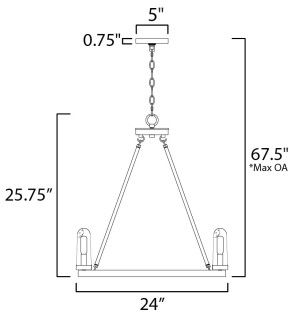

*max overall height

MEASUREMENTS

- DIMENSION : 24" L x 24" W x 25.75" H
- MAX OAH : 67.5" OAH
- CANOPY : 5" W x 0.75" H x 5" L
- HANGING WEIGHT : 17.93 lb

LAMPING

- INPUT VOLTAGE : 120V
- BULB : 6 x 40W Incandescent E12 Candelabra , 240W Total
- BULB INCLUDED : (Included)
- DIMMABLE : Yes