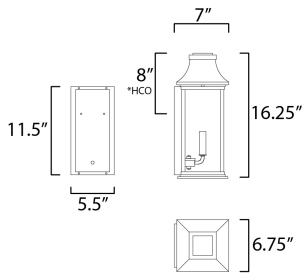

PRODUCT DESCRIPTION

Inspired by classic coach gas lanterns, the Vicksburg collection features die-cast aluminum construction finished in Black with Clear glass. The candle sleeves are done in a contrasting off-white finish to add dimension to the lantern. Available in numerous sizes and configurations including a handsome pocket wall.

MEASUREMENTS

DIMENSION : 6.75" W x 16.25" H x 7" Ext
BACK PLATE : 5.5" W x 11.5" H x 8" HCO
HANGING WEIGHT : 4.4 lb

LAMPING

INPUT VOLTAGE : 120V
BULB : 2 x 40W Incandescent E12 Candelabra , 80W Total
BULB INCLUDED : (Not Included)
DIMMABLE :
LIGHTING_DIRECTION : Up

FINISHES OPTION

Black (BK)

GLASS

Clear CL

MATERIAL

Aluminum, Glass

RATINGS

cETLus
Wet Location

ADDITIONAL

INSTALL UP/DOWN: Up
OPERATING TEMPERATURE:
-20°C (-4°F), 40°C (104°F)

Always consult a qualified electrician before installing any lighting product.