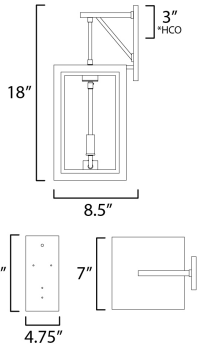

PRODUCT DESCRIPTION

Two-tone frames of Black or White with internal Gold frames provides a neoclassical approach to the squared coach lantern. The sconces jut out from the wall on well-defined trusses that add a contemporary element. Delivering a classic design that suits most exteriors, this collection adds interest in the interior contrasting frame of Gold that secures clear glass panes to diffuse the lamp within.

FINISHES OPTION

- Black / Gold (BKGLD)
- White/Gold (WTGLD)

GLASS

Clear CL

MATERIAL

Aluminum, Glass

RATINGS

cETLus
Wet Location

ADDITIONAL

INSTALL UP/DOWN: Down
OPERATING TEMPERATURE:
-20°C (-4°F), 40°C (104°F)

MEASUREMENTS

DIMENSION : 7" W x 18" H x 8.5" Ext
BACK PLATE : 4.75" W x 8" H x 3" HCO
HANGING WEIGHT : 3.08 lb

LAMPING

INPUT VOLTAGE : 120V
BULB : 2 x 40W Incandescent E12 Candelabra , 120W Total
BULB INCLUDED : (Not Included)

Always consult a qualified electrician before installing any lighting product.

WESTERN DISTRIBUTION CENTER (HEADQUARTER)
253 NORTH VINELAND AVE | CITY OF INDUSTRY, CA 91746

EASTERN DISTRIBUTION CENTER
101 GARDNER PARK | PEACHTREE CITY, GA 30269

P. 626.956.4200 | F. 626.956.4225 | maximlighting.com