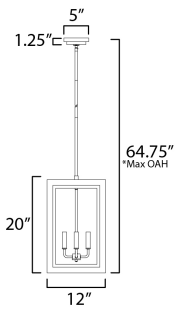

PRODUCT DESCRIPTION

Two-tone frames of Black or White with internal Gold frames provides a neoclassical approach to the squared coach lantern. The sconces jut out from the wall on well-defined trusses that add a contemporary element. Delivering a classic design that suits most exteriors, this collection adds interest in the interior contrasting frame of Gold that secures clear glass panes to diffuse the lamp within.

*max overall height

MEASUREMENTS

DIMENSION : 12" L x 12" W x 20" H
 MAX OAH : 64.75" OAH
 CANOPY : 5" W x 1.25" H x 5" L
 HANGING WEIGHT : 7.7 lb

LAMPING

INPUT VOLTAGE : 120V
 BULB : 4 x 40W Incandescent E12 Candelabra , 160W Total
 BULB INCLUDED : (Not Included)
 DIMMABLE :