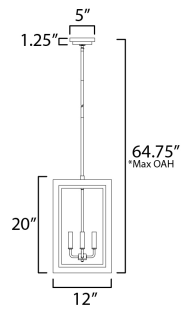

**PRODUCT DESCRIPTION**

Two-tone frames of Black or White with internal Gold frames provides a neoclassical approach to the squared coach lantern. The sconces jut out from the wall on well-defined trusses that add a contemporary element. Delivering a classic design that suits most exteriors, this collection adds interest in the interior contrasting frame of Gold that secures clear glass panes to diffuse the lamp within.

\*max overall height

**MEASUREMENTS**

DIMENSION : 12" L x 12" W x 20" H  
 MAX OAH : 64.75" OAH  
 CANOPY : 5" W x 1.25" H x 5" L  
 HANGING WEIGHT : 7.7 lb

**LAMPING**

INPUT VOLTAGE : 120V  
 BULB : 4 x 40W Incandescent E12 Candelabra , 160W Total  
 BULB INCLUDED : (Not Included)  
 DIMMABLE : Y