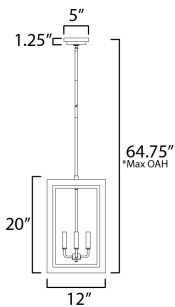

**PRODUCT DESCRIPTION**

Two-tone frames of Black or White with internal Gold frames provides a neoclassical approach to the squared coach lantern. The sconces jut out from the wall on well-defined trusses that add a contemporary element. Delivering a classic design that suits most exteriors, this collection adds interest in the interior contrasting frame of Gold that secures clear glass panes to diffuse the lamp within.

\*max overall height

**MEASUREMENTS**

DIMENSION : 12" L x 12" W x 20" H  
 MAX OAH : 64.75" OAH  
 CANOPY : 5" W x 1.25" H x 5" L  
 HANGING WEIGHT : 7.7 lb

**LAMPING**

INPUT VOLTAGE : 120V  
 BULB : 4 x 40W Incandescent E12 Candelabra , 160W Total  
 BULB INCLUDED : (Not Included)