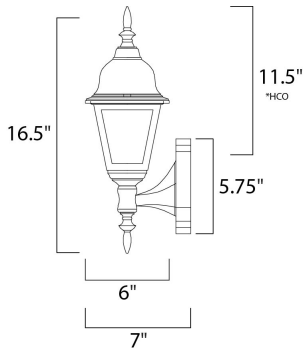

PRODUCT DESCRIPTION

Maxim Lighting's commitment to both the residential lighting and the home building industries will assure you a product line focused on your basic lighting needs. With the Builder Cast collection you will find quality lighting that is well designed, well priced and readily available.

MEASUREMENTS

- DIMENSION : 6" W x 16.75" H x 6.75" Ext
- BACK PLATE : 4.75" W x 6" H x 12.5" HCO
- HANGING WEIGHT : 2.6 lb

LAMPING

- INPUT VOLTAGE : 120V
- BULB : 1 x 60W Incandescent E26 Medium , 60W Total
- BULB INCLUDED : (Not Included)
- DIMMABLE : Yes

FINISHES OPTION

- Black (BK)

GLASS

Clear CL

MATERIAL

Die Cast Aluminum

RATINGS

cETLus
Wet Location

ADDITIONAL

OPERATING TEMPERATURE:
-20°C (-4°F), 40°C (104°F)

Always consult a qualified electrician before installing any lighting product.