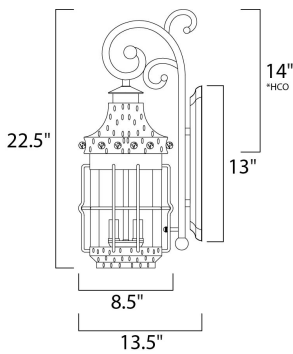

PRODUCT DESCRIPTION

Nantucket is a traditional, early American style collection from Maxim Lighting International in Country Forge finish with Seedy glass.

MEASUREMENTS

DIMENSION : 8.5" W x 22.5" H x 13.5" Ext
BACK PLATE : 5" W x 13" H x 14" HCO
HANGING WEIGHT : 12.13 lb

LAMPING

INPUT VOLTAGE : 120V
BULB : 3 x 60W Incandescent E12 Candelabra , 180W Total
BULB INCLUDED : (Not Included)
DIMMABLE : Yes

FINISHES OPTION

Country Forge (CF)

GLASS

Seedy CD

MATERIAL

Steel, Glass

RATINGS

cETLus
Wet Location

ADDITIONAL

OPERATING TEMPERATURE:
-20°C (-4°F), 40°C (104°F)

Always consult a qualified electrician before installing any lighting product.