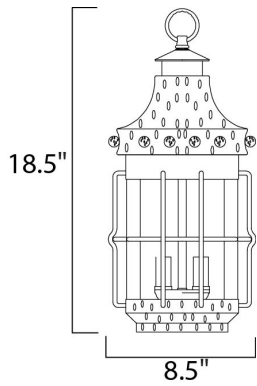

PRODUCT DESCRIPTION

Nantucket is a traditional, early American style collection from Maxim Lighting International in Country Forge finish with Seedy glass.

MEASUREMENTS

- DIMENSION : 8.5" L x 8.5" W x 18.5" H
- MAX OAH : 92.75" OAH
- CANOPY : 5" W x 1" H x 5" L
- HANGING WEIGHT : 9.92 lb

LAMPING

- INPUT VOLTAGE : 120V
- BULB : 3 x 60W Incandescent E12 Candelabra , 180W Total
- BULB INCLUDED : (Not Included)
- DIMMABLE : Yes

FINISHES OPTION

- Country Forge (CF)

GLASS

Seedy CD

MATERIAL

Steel, Glass