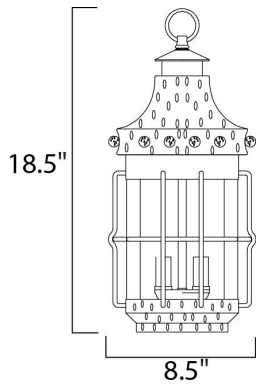

**PRODUCT DESCRIPTION**

Nantucket is a traditional, early American style collection from Maxim Lighting International in Country Forge finish with Seedy glass.

**MEASUREMENTS**

- DIMENSION : 8.5" L x 8.5" W x 18.5" H
- MAX OAH : 92.75" OAH
- CANOPY : 5" W x 1" H x 5" L
- HANGING WEIGHT : 9.92 lb

**LAMPING**

- INPUT VOLTAGE : 120V
- BULB : 3 x 60W Incandescent E12 Candelabra , 180W Total
- BULB INCLUDED : (Not Included)
- DIMMABLE :

**FINISHES OPTION**

- Country Forge (CF)

**GLASS**

Seedy CD

**MATERIAL**