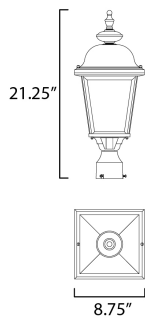

**ADDITIONAL**

OPERATING TEMPERATURE:  
-20°C (-4°F), 40°C (104°F)

**MEASUREMENTS**

DIMENSION : 8.75" W x 21.25" H x 8.75" Ext  
HANGING WEIGHT : 5.8 lb

**LAMPING**

INPUT VOLTAGE : 120V  
BULB : 3 x 40W Incandescent E12 Candelabra , 120W Total  
BULB INCLUDED : (Not Included)  
DIMMABLE :