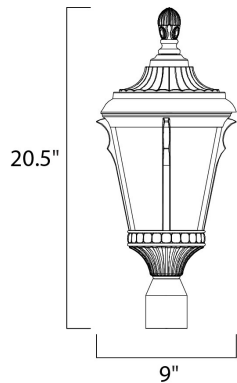

**PRODUCT DESCRIPTION**

Odessa Cast is a traditional, early American style, energy saving collection from Maxim Lighting International in Espresso finish with Latte glass.

**MEASUREMENTS**

DIMENSION : 9" L x 9" W x 20.5" H