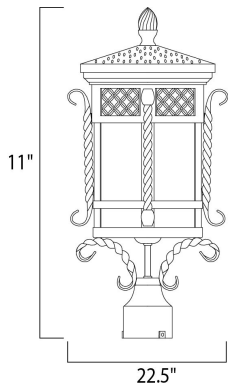

PRODUCT DESCRIPTION

Scottsdale is a traditional, Mediterranean style collection from Maxim Lighting International in Country Forge finish with Seedy glass.

MEASUREMENTS

DIMENSION : 11" L x 11" W x 22.5" H

HANGING WEIGHT : 13.89 lb

LAMPING

INPUT VOLTAGE : 120V

BULB : 3 x 40W Incandescent E12 Candelabra , 120W Total

BULB INCLUDED : (Not Included)

DIMMABLE : Yes

FINISHES OPTION

 Country Forge