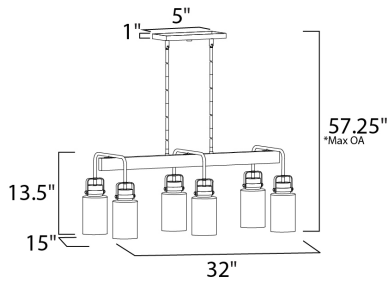

*max overall height

MEASUREMENTS

- DIMENSION : 32" L x 15" W x 13.5" H
- MAX OAH : 57.25" OAH
- CANOPY : 5" W x 1" H
- HANGING WEIGHT : 14.33 lb

LAMPING

- INPUT VOLTAGE : 120V
- BULB : 6 x 60W Incandescent E26 Medium , 360W Total
- BULB INCLUDED : (Not Included)
- DIMMABLE :