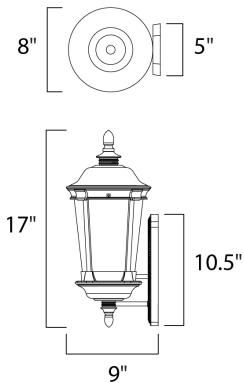

**PRODUCT DESCRIPTION**

Dover Cast is a traditional, Mediterranean style collection from Maxim Lighting International in Bronze finish with Seedy glass.

**MEASUREMENTS**

DIMENSION : 8" W x 17" H x 9" Ext  
 BACK PLATE : 5" W x 10.5" H x 12" HCO  
 HANGING WEIGHT : 4.4 lb

**LAMPING**

INPUT VOLTAGE : 120V  
 BULB : 1 x 60W Incandescent E26 Medium , 60W Total  
 BULB INCLUDED : (Not Included)  
 DIMMABLE :

**FINISHES OPTION**

 Bronze (BZ)

**GLASS**

Seedy CD

**MATERIAL**

Die Cast Aluminum