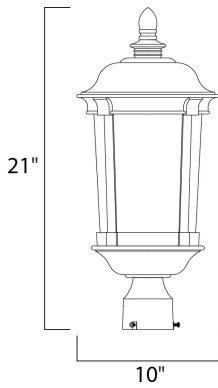

PRODUCT DESCRIPTION

Dover Cast is a traditional, Mediterranean style collection from Maxim Lighting International in Bronze finish with Seedy glass.

MEASUREMENTS

DIMENSION : 10" L x 10" W x 21" H

HANGING WEIGHT : 5.7 lb