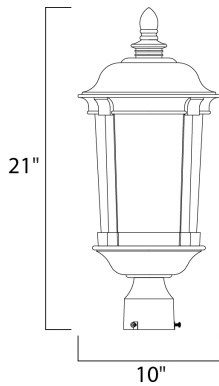

PRODUCT DESCRIPTION

Dover Cast is a traditional, Mediterranean style collection from Maxim Lighting International in Bronze finish with Seedy glass.

MEASUREMENTS

DIMENSION : 10" L x 10" W x 21" H

HANGING WEIGHT : 5.7 lb

LAMPING

INPUT VOLTAGE : 120V

BULB : 3 x 40W Incandescent E12 Candelabra , 120W Total

BULB INCLUDED : (Not Included)

DIMMABLE :

FINISHES OPTION

 Bronze (BZ)

GLASS