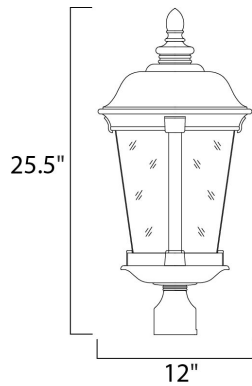

PRODUCT DESCRIPTION

Dover Cast is a traditional, Mediterranean style collection from Maxim Lighting International in Bronze finish with Seedy glass.

MEASUREMENTS

DIMENSION : 12" L x 12" W x 25.5" H

HANGING WEIGHT : 8.38 lb