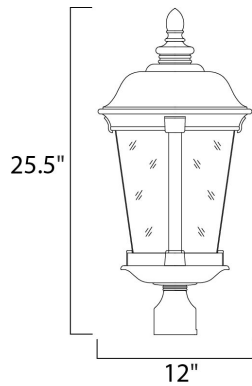

**PRODUCT DESCRIPTION**

Dover Cast is a traditional, Mediterranean style collection from Maxim Lighting International in Bronze finish with Seedy glass.

**MEASUREMENTS**

DIMENSION : 12" L x 12" W x 25.5" H

HANGING WEIGHT : 8.38 lb

**LAMPING**

INPUT VOLTAGE : 120V

BULB : 3 x 40W Incandescent E12 Candelabra , 120W Total

BULB INCLUDED : (Not Included)

DIMMABLE :

**FINISHES OPTION**

 Bronze (BZ)