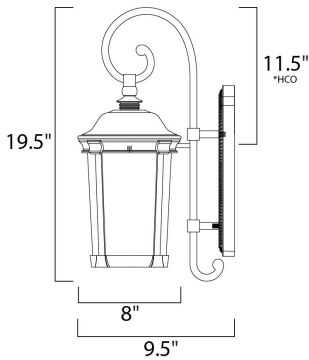

PRODUCT DESCRIPTION

Dover Cast is a traditional, Mediterranean style collection from Maxim Lighting International in Bronze finish with Seedy glass.

MEASUREMENTS

- DIMENSION : 8" W x 19.5" H x 9.5" Ext
- BACK PLATE : 5" W x 10.5" H x 11.5" HCO
- HANGING WEIGHT : 5.5 lb

LAMPING

- INPUT VOLTAGE : 120V
- BULB : 1 x 60W Incandescent E26 Medium , 60W Total
- BULB INCLUDED : (Not Included)
- DIMMABLE :

FINISHES OPTION

- Bronze (BZ)

GLASS

Seedy CD

MATERIAL

Die Cast Aluminum

RATINGS

cETLus
Wet Location

ADDITIONAL

OPERATING TEMPERATURE:
-20°C (-4°F), 40°C (104°F)

Always consult a qualified electrician before installing any lighting product.