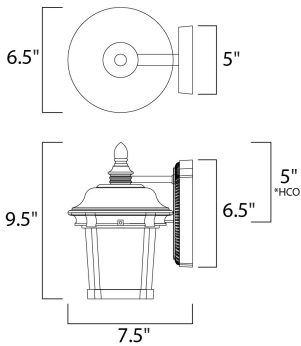

PRODUCT DESCRIPTION

Dover Cast is a traditional, Mediterranean style collection from Maxim Lighting International in Bronze finish with Seedy glass.

MEASUREMENTS

DIMENSION : 6.5" W x 9.5" H x 7.5" Ext
BACK PLATE : 5" W x 6.5" H x 5" HCO
HANGING WEIGHT : 1.54 lb

LAMPING

INPUT VOLTAGE : 120V
BULB : 1 x 60W Incandescent E26 Medium , 60W Total
BULB INCLUDED : (Not Included)
DIMMABLE :

FINISHES OPTION

Bronze (BZ)

GLASS

Seedy CD

MATERIAL

Die Cast Aluminum

RATINGS

cETLus
Wet Location

ADDITIONAL

OPERATING TEMPERATURE:
-20°C (-4°F), 40°C (104°F)

Always consult a qualified electrician before installing any lighting product.