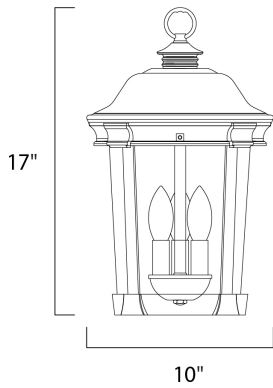

PRODUCT DESCRIPTION

Dover Cast is a traditional, Mediterranean style collection from Maxim Lighting International in Bronze finish with Seedy glass.

MEASUREMENTS

DIMENSION : 10" L x 10" W x 17" H
 HANGING WEIGHT : 5.06 lb

LAMPING

INPUT VOLTAGE : 120V
 BULB : 3 x 40W Incandescent E12 Candelabra , 120W Total
 BULB INCLUDED : (Not Included)
 DIMMABLE : Yes

FINISHES OPTION

 Bronze

GLASS

Seedy CD

MATERIAL

Die Cast Aluminum