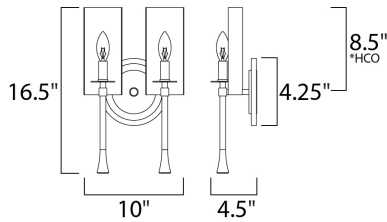

PRODUCT DESCRIPTION

A historical reproduction features candle reflectors finished in Gold which creates a dramatic contrast to the Chestnut Bronze outer body. This classic design works well in most traditional decor yet the simple lines allow it to also fit in a transitional setting.

*height from center of outlet to the top of the fixture

MEASUREMENTS

- DIMENSION : 10" W x 16.5" H x 4.5" Ext
- BACK PLATE : 4.25" W x 4.25" H x 8.5" HCO
- HANGING WEIGHT : 3.85 lb

LAMPING

- INPUT VOLTAGE : 120V
- BULB : 2 x 60W Incandescent E12 Candelabra , 120W Total
- BULB INCLUDED : (Not Included)
- DIMMABLE : Yes