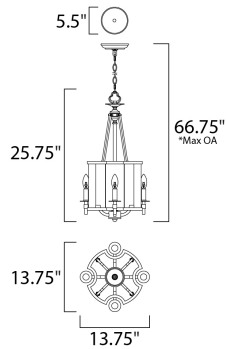

PRODUCT DESCRIPTION

A historical reproduction features candle reflectors finished in Gold which creates a dramatic contrast to the Chestnut Bronze outer body. This classic design works well in most traditional decor yet the simple lines allow it to also fit in a transitional setting.

*max overall height

MEASUREMENTS

- DIMENSION : 13.75" L x 13.75" W x 25.75" H
- MAX OAH : 66.75" OAH
- CANOPY : 5.5" W x 1" H x 5.5" L
- HANGING WEIGHT : 10.12 lb
- WIRE LENGTH : 120"

LAMPING

- INPUT VOLTAGE : 120V
- BULB : 4 x 60W Incandescent E12 Candelabra , 240W Total
- BULB INCLUDED : (Not Included)
- DIMMABLE : Yes