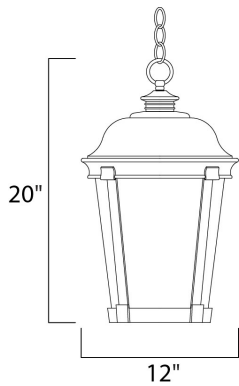

PRODUCT DESCRIPTION

Dover Cast is a traditional, Mediterranean style collection from Maxim Lighting International in Bronze finish with Seedy glass.

MEASUREMENTS

DIMENSION : 12" L x 12" W x 20" H
 HANGING WEIGHT : 8.4 lb

LAMPING

INPUT VOLTAGE : 120V
 BULB : 3 x 40W Incandescent E12 Candelabra , 120W Total
 BULB INCLUDED : (Not Included)
 DIMMABLE :

FINISHES OPTION

 Bronze (BZ)

GLASS

Seedy CD

MATERIAL

Die Cast Aluminum