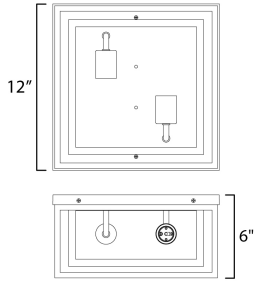

**PRODUCT DESCRIPTION**

A dual framed structure creates dimension on these outdoor lighting fixtures that is both contemporary and transitional. The construction consists of two frames of square tubing and squared components. The inner frame's Clear Seedy glass reduces glare from the light and appears dirt-free for longer periods. This is a comprehensive collection to brighten all areas of your outdoor space, available in various sized sconces as well as hanging and post configurations.

**MEASUREMENTS**

DIMENSION : 12" W x 6" H x 12" Ext  
 HANGING WEIGHT : 6 lb

**LAMPING**

INPUT VOLTAGE : 120V  
 BULB : 2 x 60W Incandescent E26 Medium , 120W Total  
 BULB INCLUDED : (Not Included)  
 DIMMABLE : Y