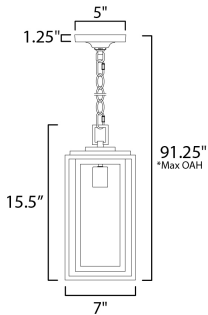

**PRODUCT DESCRIPTION**

A dual framed structure creates dimension on these outdoor lighting fixtures that is both contemporary and transitional. The construction consists of two frames of square tubing and squared components. The inner frame's Clear Seedy glass reduces glare from the light and appears dirt-free for longer periods. This is a comprehensive collection to brighten all areas of your outdoor space, available in various sized sconces as well as hanging and post configurations.

**MEASUREMENTS**

- DIMENSION : 7" L x 7" W x 15.5" H
- MAX OAH : 91.25" OAH
- CANOPY : 5" W x 1.25" H
- HANGING WEIGHT : 5.3 lb

**LAMPING**

- INPUT VOLTAGE : 120V
- BULB : 1 x 60W Incandescent E26 Medium , 60W Total
- BULB INCLUDED : (Not Included)
- DIMMABLE : Y