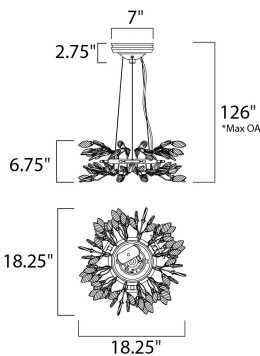

**PRODUCT DESCRIPTION**

Hand formed wire stems finished in a rich Gold Leaf support delicate petals of Cognac crystal that create a beautiful garden of light. Petite G4 xenon lamps add brilliance and life to the sculpture.

\*max overall height

**MEASUREMENTS**

- DIMENSION : 18.25" L x 18.25" W x 6.75" H
- MAX OAH : 126" OAH
- CANOPY : 7" W x 2.75" H x 7" L
- HANGING WEIGHT : 6.42 lb
- WIRE LENGTH : 120"

**LAMPING**

- INPUT VOLTAGE : 120V
- BULB : 6 x 20W Xenon 12V G4 , 120W Total
- BULB INCLUDED : (Included)
- DIMMABLE : Y