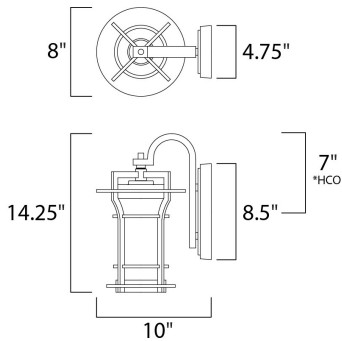

**PRODUCT DESCRIPTION**

Bold, exterior design of Die Cast aluminum finished in Black Oxide support elongated cylinders of clear Waterglass. Light is gently diffused by a second inner cylinder of Satin White glass.

\*height from center of outlet to the top of the fixture

**MEASUREMENTS**

DIMENSION : 8" W x 14.25" H x 10" Ext  
 BACK PLATE : 4.75" W x 8.5" H x 7" HCO  
 HANGING WEIGHT : 6.6 lb

**LAMPING**

INPUT VOLTAGE : 120V  
 BULB : 1 x 60W Incandescent E26 Medium , 60W Total  
 BULB INCLUDED : (Not Included)  
 DIMMABLE :