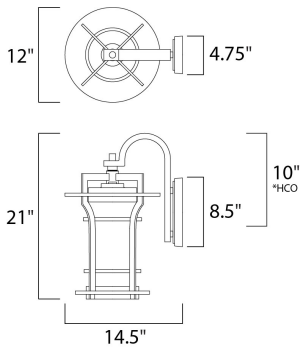

PRODUCT DESCRIPTION

Bold, exterior design of Die Cast aluminum finished in Black Oxide support elongated cylinders of clear Waterglass. Light is gently diffused by a second inner cylinder of Satin White glass.

MEASUREMENTS

DIMENSION : 12" W x 21" H x 14.5" Ext
BACK PLATE : 4.75" W x 8.5" H x 10" HCO
HANGING WEIGHT : 13.4 lb

LAMPING

INPUT VOLTAGE : 120V
BULB : 1 x 60W Incandescent E26 Medium , 60W Total
BULB INCLUDED : (Not Included)
DIMMABLE :

FINISHES OPTION

Black Oxide (BO)

GLASS

Water Glass WG

MATERIAL

Aluminum, Glass

RATINGS

cETLus
Wet Location

ADDITIONAL

OPERATING TEMPERATURE:
-20°C (-4°F), 40°C (104°F)

PHOTOMETRIC: Report Found Online

Always consult a qualified electrician before installing any lighting product.