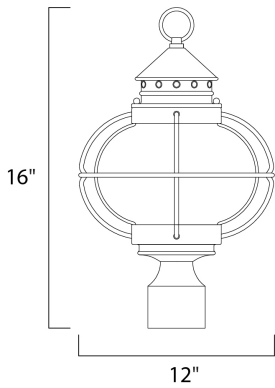

PRODUCT DESCRIPTION

Portsmouth is a traditional, early American style collection from Maxim Lighting International in Oil Rubbed Bronze finish with Seedy glass.

MEASUREMENTS

DIMENSION : 12" L x 12" W x 16" H

HANGING WEIGHT : 3.31 lb

LAMPING

INPUT VOLTAGE : 120V

BULB : 3 x 40W Incandescent E12 Candelabra , 120W Total

BULB INCLUDED : (Not Included)

DIMMABLE :

FINISHES OPTION

 Oil Rubbed Bronze (OI)