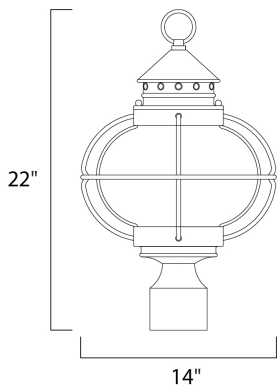

PRODUCT DESCRIPTION

Portsmouth is a traditional, early American style collection from Maxim Lighting International in Oil Rubbed Bronze finish with Seedy glass.

MEASUREMENTS

DIMENSION : 14" L x 14" W x 22" H

HANGING WEIGHT : 1.17 lb

LAMPING

INPUT VOLTAGE : 120V

BULB : 3 x 40W Incandescent E12 Candelabra , 120W Total

BULB INCLUDED : (Not Included)

DIMMABLE :

FINISHES OPTION

 Oil Rubbed Bronze (OI)