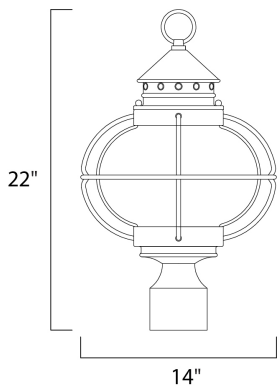

PRODUCT DESCRIPTION

Portsmouth is a traditional, early American style collection from Maxim Lighting International in Oil Rubbed Bronze finish with Seedy glass.

MEASUREMENTS

DIMENSION : 14" L x 14" W x 22" H

HANGING WEIGHT : 1.17 lb

LAMPING

INPUT VOLTAGE : 120V

BULB : 3 x 40W Incandescent E12 Candelabra , 120W Total

BULB INCLUDED : (Not Included)

DIMMABLE :

FINISHES OPTION

 Oil Rubbed Bronze (OI)