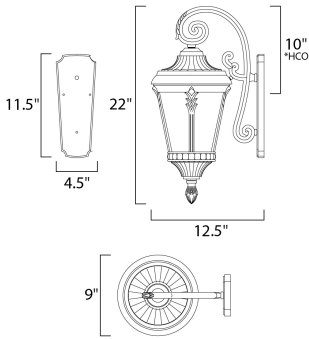

PRODUCT DESCRIPTION

Featuring a Die Cast frame of Black with clear Water Glass and added detail to the support rails, the Sentry collection represents a timeless classic reborn.

MEASUREMENTS

- DIMENSION : 9" W x 22" H x 12.5" Ext
- BACK PLATE : 4.5" W x 11.5" H x 10" HCO
- HANGING WEIGHT : 6.6 lb

LAMPING

- INPUT VOLTAGE : 120V
- BULB : 1 x 60W Incandescent E26 Medium , 60W Total
- BULB INCLUDED : (Not Included)
- DIMMABLE :
- LIGHTING_DIRECTION : Down

FINISHES OPTION

- Black (BK)

GLASS

Water Glass WG

MATERIAL

Die Cast Aluminum, Glass

RATINGS

cETLus
Wet Location

ADDITIONAL

INSTALL UP/DOWN: Up
OPERATING TEMPERATURE:
-20°C (-4°F), 40°C (104°F)

Always consult a qualified electrician before installing any lighting product.